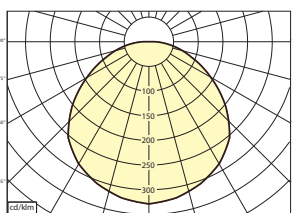

Options:

- 2700k or 6000k available on request

MV02323030
23W LED 1775lm
ηLB 100%